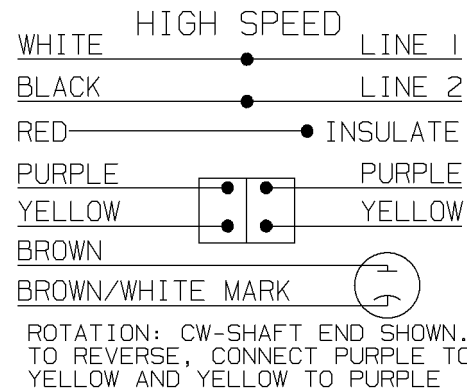

### Nameplate Specifications

Output HP	<b>0.50 Hp</b>	Output KW	<b>0.37 kW</b>
Frequency	<b>60 Hz</b>	Voltage	<b>460 V</b>
Current	<b>1.6 A</b>	Speed	<b>1075 rpm</b>
Service Factor	<b>1</b>	Phase	<b>1</b>
Efficiency	<b>62.6 %</b>	Duty	<b>Continuous</b>
Insulation Class	<b>B</b>	Design Code	<b>2VT</b>
KVA Code	<b>D</b>	Frame	<b>48Y</b>
Enclosure	<b>Open Air Over</b>	Overload Protector	<b>Auto Lock Rotor Only</b>
Ambient Temperature	<b>40 °C</b>	Drive End Bearing Size	<b>6203</b>
Opp Drive End Bearing Size	<b>6203</b>	UL	<b>Recognized</b>
CSA	<b>Y</b>	CE	<b>N</b>
IP Code	<b>01</b>		

### Technical Specifications

Electrical Type	<b>Permanent Split Capacitor</b>	Starting Method	<b>Across The Line</b>
Poles	<b>6</b>	Rotation	<b>Selective Counterclockwise</b>
Mounting	<b>Round</b>	Motor Orientation	<b>Horizontal</b>
Drive End Bearing	<b>Ball</b>	Opp Drive End Bearing	<b>Ball</b>
Frame Material	<b>Rolled Steel</b>	Shaft Type	<b>Single Special Extension</b>
Overall Length	<b>12.19 in</b>	Frame Length	<b>4.75 in</b>
Shaft Diameter	<b>0.500 in</b>	Shaft Extension	<b>6.06 in</b>
Assembly/Box Mounting	<b>F1 Only</b>		
Outline Drawing	<b>A-SS400491-475</b>	Connection Diagram	<b>9580309</b>

This is an uncontrolled document once printed or downloaded and is subject to change without notice. Date Created: 07/02/2018

				<input checked="" type="checkbox"/> MAX. SURFACE ROUGHNESS UNLESS NOTED OTHERWISE	UNLESS OTHERWISE SPECIFIED DIMENSIONS ARE IN INCHES TOL. ON XX±.02 XXX±.005 XXXX±.0005 ANGLES± 7'30"		
				MATL SPEC			DRAWN BY TRB 09-01-1999
				FINISH	MARATHON ELECTRIC WAUSAU, WISCONSIN 54401		CHKD BY ML 09-02-1999
1	09-03-1999	NEW DRAWING	MU26799	TRB			APPD BY RJS 09-03-1999
REV	DATE	CHANGE	NAME	PART NAME CONNECTION DIAGRAM INSERT			DRWG NO A- 9580309
		SHOP BOOK	PURCHASED	DISTRIBUTION - WA - LB - WP - LM		CADD FILE NO.	9580309