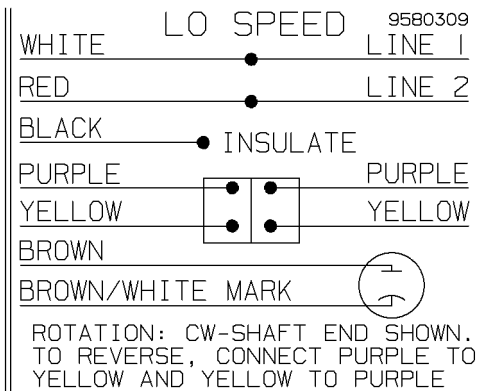

### Nameplate Specifications

Output HP	<b>0.50 Hp</b>	Output KW	<b>0.37 kW</b>
Frequency	<b>60 Hz</b>	Voltage	<b>460 V</b>
Current	<b>1.6 A</b>	Speed	<b>1075 rpm</b>
Service Factor	<b>1</b>	Phase	<b>1</b>
Efficiency	<b>62.6 %</b>	Duty	<b>Continuous</b>
Insulation Class	<b>B</b>	Design Code	<b>2VT</b>
KVA Code	<b>D</b>	Frame	<b>48Y</b>
Enclosure	<b>Open Air Over</b>	Overload Protector	<b>Auto Lock Rotor Only</b>
Ambient Temperature	<b>40 °C</b>	Drive End Bearing Size	<b>6203</b>
Opp Drive End Bearing Size	<b>6203</b>	UL	<b>Recognized</b>
CSA	<b>Y</b>	CE	<b>N</b>
IP Code	<b>01</b>		

### Technical Specifications

Electrical Type	<b>Permanent Split Capacitor</b>	Starting Method	<b>Across The Line</b>
Poles	<b>6</b>	Rotation	<b>Selective Counterclockwise</b>
Mounting	<b>Round</b>	Motor Orientation	<b>Horizontal</b>
Drive End Bearing	<b>Ball</b>	Opp Drive End Bearing	<b>Ball</b>
Frame Material	<b>Rolled Steel</b>	Shaft Type	<b>Single Special Extension</b>
Overall Length	<b>12.19 in</b>	Frame Length	<b>4.75 in</b>
Shaft Diameter	<b>0.500 in</b>	Shaft Extension	<b>6.06 in</b>
Assembly/Box Mounting	<b>F1 Only</b>		
Outline Drawing	<b>A-SS400491-475</b>	Connection Diagram	<b>9580309</b>

This is an uncontrolled document once printed or downloaded and is subject to change without notice. Date Created: 07/02/2018

				<input checked="" type="checkbox"/> MAX. SURFACE ROUGHNESS UNLESS NOTED OTHERWISE	UNLESS OTHERWISE SPECIFIED DIMENSIONS ARE IN INCHES TOL. ON XX±.02 XXX±.005 XXXX±.0005 ANGLES± 7'30"		
				MATL SPEC			DRAWN BY TRB 09-01-1999
				FINISH	MARATHON ELECTRIC WAUSAU, WISCONSIN 54401		CHKD BY ML 09-02-1999
1	09-03-1999	NEW DRAWING	MU26799	TRB			APPD BY RJS 09-03-1999
REV	DATE	CHANGE	NAME	PART NAME CONNECTION DIAGRAM INSERT			DRWG NO A- 9580309
		SHOP BOOK	PURCHASED	DISTRIBUTION - WA - LB - WP - LM		CADD FILE NO.	9580309